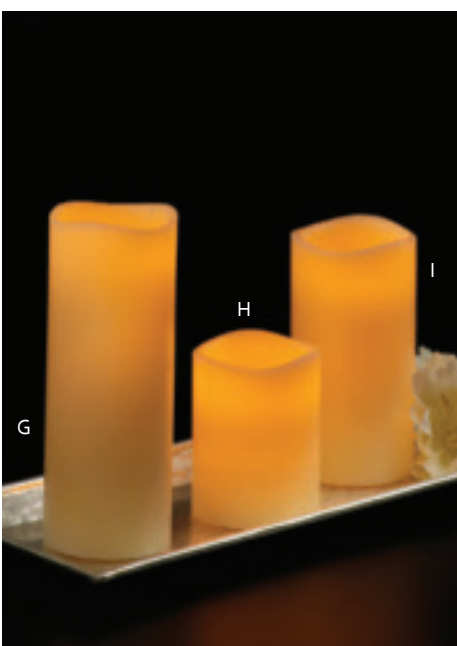

where open flames aren't allowed, use an LED candle with a wax body and top sculpted as if it melted over time