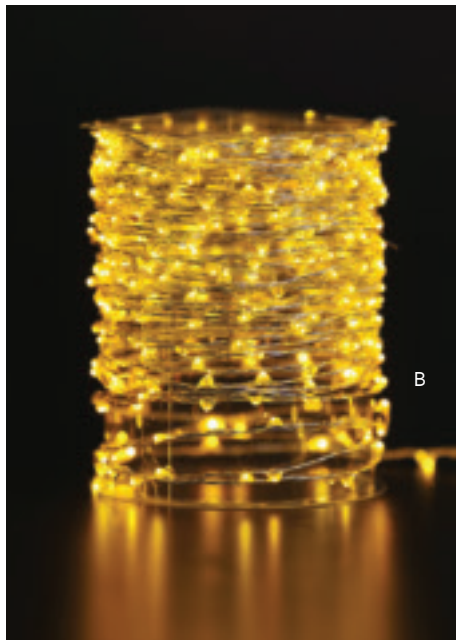

- **A. 300-Light Blue Naked Wire L.E.D. Light String**
  #KY-STRING-BLU-300, $35.
  Case of 20, $600. ($30. ea.) 30ft L.
- **B. 300-Light Amber Naked Wire L.E.D. Light String**
  #KY-STRING-AMB-300, $35. Case of 20, $600. ($30. ea.) 30ft L.
- **C. 300-Light Red Naked Wire L.E.D. Light String**
  #KY-STRING-RED-300, $35. Case of 20, $600. ($30. ea.) 30ft L.

- **D. Blue L.E.D. Spotlight**
  #L105-BL, $15. 12 for $156. ($13. ea.)
  2 3/4in D x 4 1/4in L.
- **E. White L.E.D. Spotlight**
  #L105-WH, $15. 12 for $156. ($13. ea.)
  2 3/4in D x 4 1/4in L.
- **F. Amber L.E.D. Spotlight**
  #L105-AMB, $15. 12 for $156. ($13. ea.)
  2 3/4in D x 4 1/4in L.

opposite page
100-Light Warm White Naked Wire L.E.D. Light String
#KY-STRING-WWH, $20. Case of 20, $360.
($18. ea.) 10ft L.

40-light string and 300-light string available online