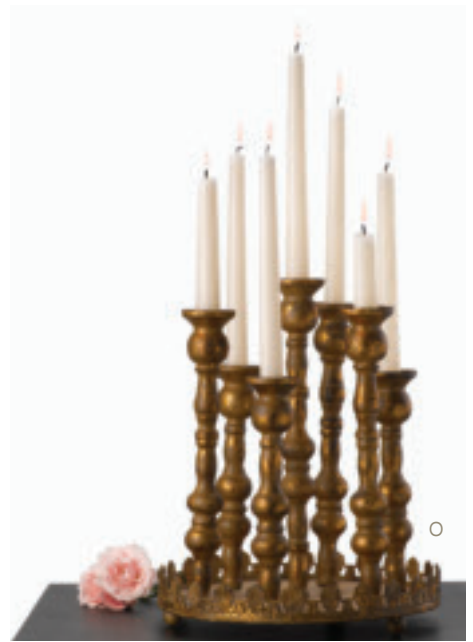

J. 12 ½-inch Polished Brass Candelabra
#1700-12BRS, $30. Case of 12, $300.
($25. ea.) 8 ¾in D x 12 ½in H.

K. 7-10in Barnacle

#5231980, $9.99. Case of 16, $128.
($8. ea.) 7 - 10in L x 7in W x 5in H

L. 5 ½in Antique Gold Leaf Leaves Metal Ball

#HD88M6405, $16. Case of 12, $168.
($14. ea.) 5 ½in D.

M. 15in Antique Gold Leaf Pillar Holder
#HD88M6303E1, $18. Case of 6, $90.
($15. ea.) 5in D x 15in H.

N. 12in Antique Gold Leaf Pillar Holder
#HD88M6301E1, $16. Case of 6, $84.
($14. ea.) 5in D x 12in H.

O. Antique Gold Leaf Candlesticks On Round Tray

#HD88M6293T, $45. Case of 4, $160.
($40. ea.) 10 ¼in D x 12 ½in H.

P. 7 ½in Antique Brown Glass Candlestick

#BG-3771BR, $8. 12 for $84. ($7. ea.)
7 ½in H.

Q. 5 ½in Antique Brown Glass Candlestick

#BG-3772BR, $6.50. Case of 24, $144.
($6. ea.) 5 ½in H.

R. 9in Antique Brown Glass Candlestick
#BG-3777BR, $9. 12 for $96. ($8. ea.)
9in H.

S. 9in Gold Patina Pillar Holder

#A-7867A, $25. Case of 4, $88. ($22. ea.)
6 ¾in D x 9in H.

T. 5in Antique Gold Pillar Holder

#1780, $6.50. 12 for $72. ($6. ea.)
5in D x 2in H.

U. 4x6 Ivory Glitter Pillar Candle

#PA612A/IV, $9.50. Case of 12, $96.
($8. ea.) 4in D x 6in H.