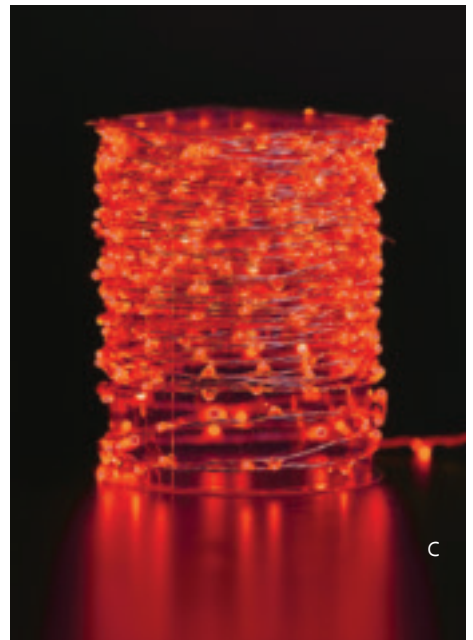

- **A. 300-Light Blue Naked Wire L.E.D. Light String**
  #KY-STRING-BLU-300, $35.
  Case of 20, $600. ($30. ea.) 30ft L.
- **B. 300-Light Amber Naked Wire L.E.D. Light String**
  #KY-STRING-AMB-300, $35. Case of 20, $600. ($30. ea.) 30ft L.
- **C. 300-Light Red Naked Wire L.E.D. Light String**
  #KY-STRING-RED-300, $35. Case of 20, $600. ($30. ea.) 30ft L.

- **D. Blue L.E.D. Spotlight**
  #L105-BL, $15. 12 for $156. ($13. ea.)
  2 3/4in D x 4 1/4in L.
- **E. White L.E.D. Spotlight**
  #L105-WH, $15. 12 for $156. ($13. ea.)
  2 3/4in D x 4 1/4in L.
- **F. Amber L.E.D. Spotlight**
  #L105-AMB, $15. 12 for $156. ($13. ea.)
  2 3/4in D x 4 1/4in L.

opposite page
100-Light Warm White Naked Wire L.E.D. Light String
#KY-STRING-WWH, $20. Case of 20, $360.
($18. ea.) 10ft L.

40-light string and 300-light string available online