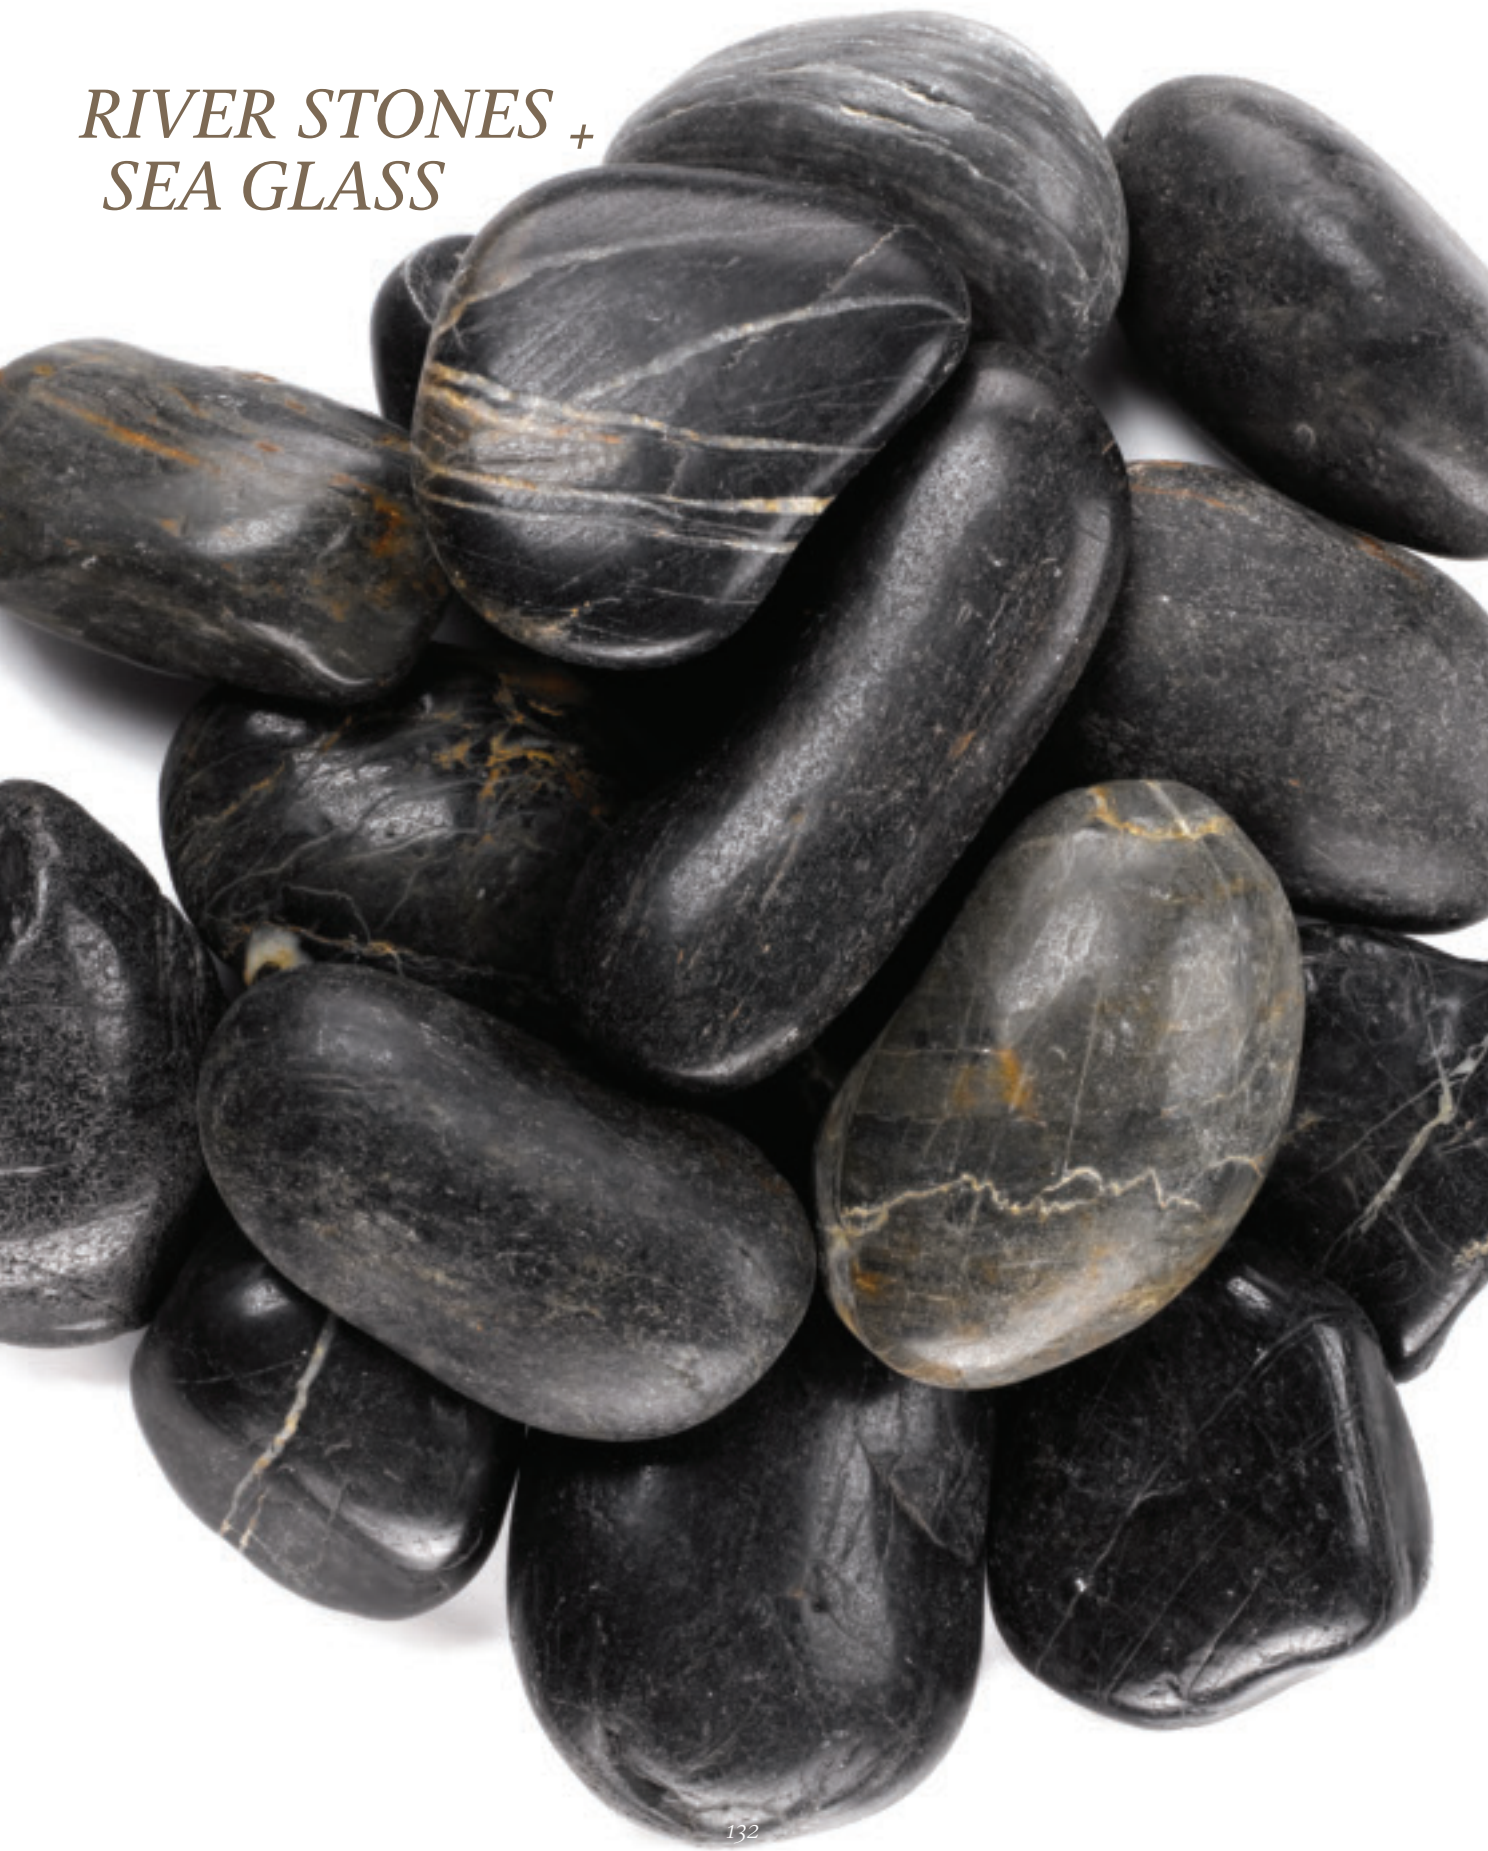

51in Spiral Boxwood Topiary In Pot

#3016G-HY-51, \$200. 2 for \$360.
(\$180. ea.) 51in H.

28in Square Boxwood Topiary In Pot

#3010G-HY-70, \$60. **SALE, \$50.** 28in H.

*RIVER STONES +
SEA GLASS*

A. Polished Black Gravel