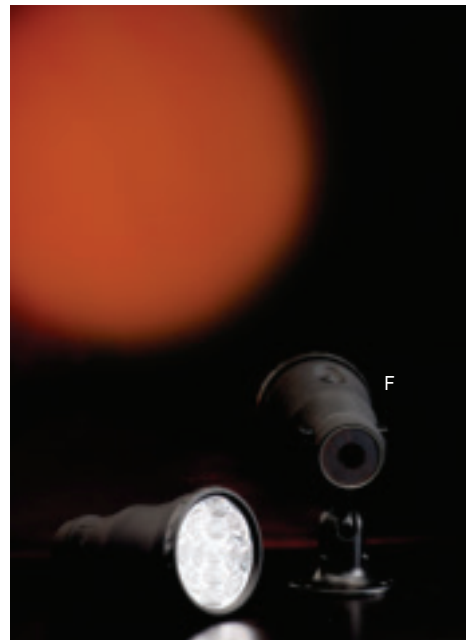

- **A. 300-Light Blue Naked Wire L.E.D. Light String**
  #KY-STRING-BLU-300, $35.
  Case of 20, $600. ($30. ea.) 30ft L.
- **B. 300-Light Amber Naked Wire L.E.D. Light String**
  #KY-STRING-AMB-300, $35. Case of 20, $600. ($30. ea.) 30ft L.
- **C. 300-Light Red Naked Wire L.E.D. Light String**
  #KY-STRING-RED-300, $35. Case of 20, $600. ($30. ea.) 30ft L.

- **D. Blue L.E.D. Spotlight**
  #L105-BL, $15. 12 for $156. ($13. ea.)
  2 3/4in D x 4 1/4in L.
- **E. White L.E.D. Spotlight**
  #L105-WH, $15. 12 for $156. ($13. ea.)
  2 3/4in D x 4 1/4in L.
- **F. Amber L.E.D. Spotlight**
  #L105-AMB, $15. 12 for $156. ($13. ea.)
  2 3/4in D x 4 1/4in L.

opposite page
100-Light Warm White Naked Wire L.E.D. Light String
#KY-STRING-WWH, $20. Case of 20, $360.
($18. ea.) 10ft L.

40-light string and 300-light string available online