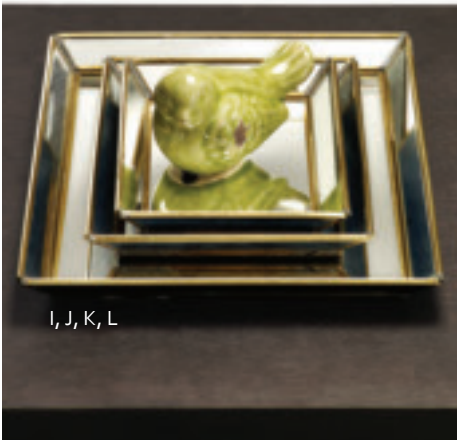

- A. Glass Water Bottle With Wire Bail Lid #WB1111, $3.99. 12 for $36. ($3. ea.) 3 1/2in D x 12 1/2in H.
- B. Light Green Glass Water Bottle With Wire Bail Lid #WB1111C, $3.99. 12 for $36. ($3. ea.) 3 1/2in D x 12 1/2in H.
- C. 7in Antique Copper Buddha Head #BG-3764CO, $9.99. Case of 18, $162. ($9. ea.) 7in H.
- D. 6 1/2in Natural Raffia Coaster, Set of 6 #RAF-175CST, $7.99. 12 for $72. ($6. ea.) 6 1/2in D.

- E. 4in Natural Raffia Coaster, Set of 6 #RAF-104CST, $4.99. 12 for $48. ($4. ea.) 4in D.
- F. 4in Multicolor Raffia Coaster, Set of 6 #RAF-104CSTMU, $4.99. 12 for $48. ($4. ea.) 4in D.
- G. 3 1/2in Antique Silver Rabbit, Set Of 6 #BG-3161, $18. 2in L x 3 1/2in H.
- H. 4 3/4in Antique Silver Rabbit, Set Of 6 #BG-3160SL, $24. 2 for $42. ($21. ea.) 3in L x 4 3/4in H.

- I. 5 1/2 x 7 1/2in Brass & Mirror Tray #BG-9001, $9.99. Case of 12, $108. ($9. ea.) 7 1/2in L x 5 1/2in W.
- J. 6 1/2 x 8 1/2in Brass & Mirror Tray #BG-9000, $12.99. Case of 6, $66. ($11. ea.) 8 1/2in L x 6 1/2in W.
- K. 9 1/2 x 11 1/2in Brass & Mirror Tray #BG-8099, $15. Case of 6, $78. ($13. ea.) 11 1/2in L x 9 1/2in W.
- L. 5in Green Antiqued Ceramic Bird #GT6688-B, $4.99. 12 for $48. ($4. ea.) 5in L x 2 3/4in W x 3in H.