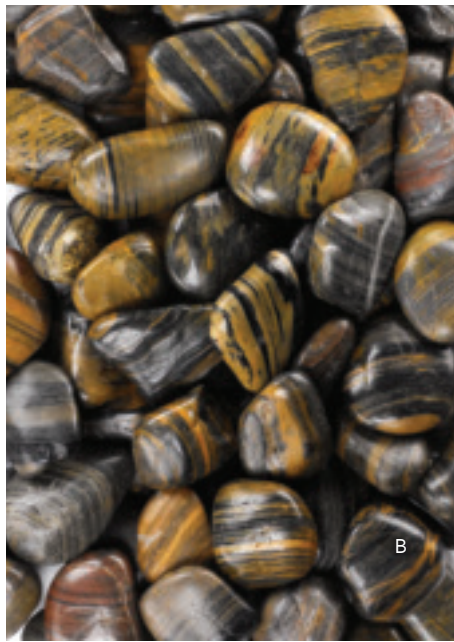

51in Spiral Boxwood Topiary In Pot

#3016G-HY-51, \$200. 2 for \$360.
(\$180. ea.) 51in H.

28in Square Boxwood Topiary In Pot

#3010G-HY-70, \$60. **SALE, \$50.** 28in H.

*RIVER STONES +
SEA GLASS*

A. Polished Black Gravel