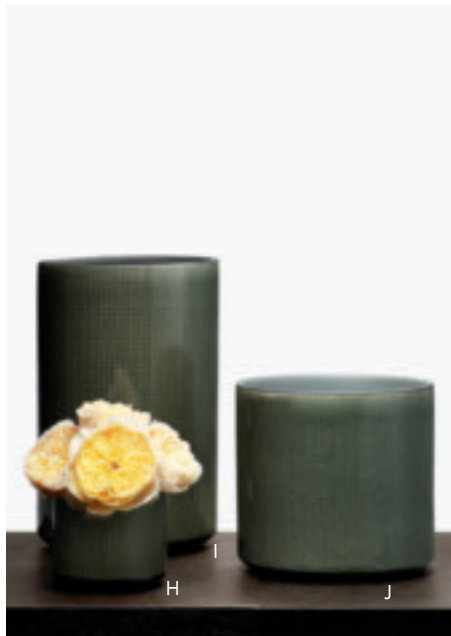

*a solid color overlaid
with glazed stripes
gives these vases a
linen look*