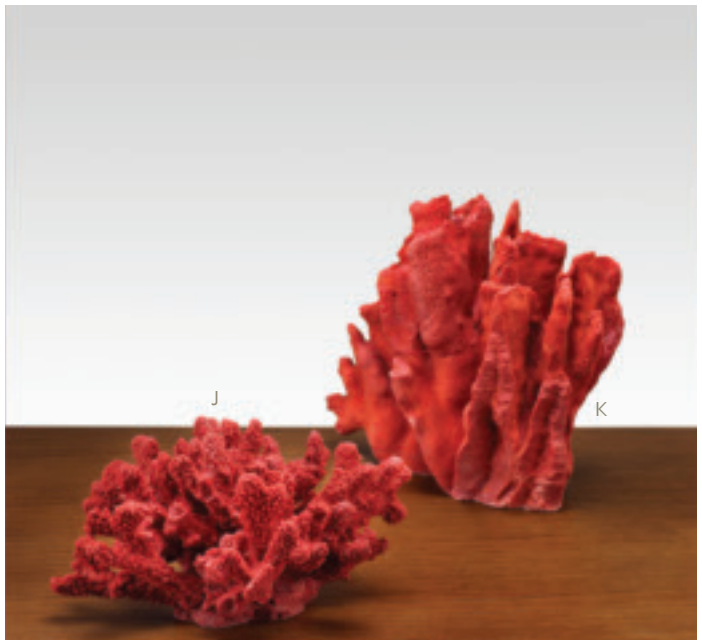

- A. 3 ½in Red Capiz Balls, Set of 3
  #PH612619-RD, $10.50. **SALE, $5.25.**
  3 ½in D.
- B. 2 ¾in Light Pink Capiz Balls, Set of 4
  #PH612617-PK, $10. **SALE, $5.** 2 ¾in D.
- C. 3 ½in Antique Gold Capiz Balls,
  Set of 3
  #PH612619-AGL, $10.50. **SALE, $5.25.**
  3 ½in D.
- D. 2 ¾in Green Capiz Balls, Set of 4
  #PH612617-GRN, $10. **SALE, $5.** 2 ¾in D.
- E. 11in Polystone Giant Clamshell
  # HT8067, $25. **SALE, $12.50.**
  11in L x 9 ½in W x 5in H.

- F. Elkhorn Coral
  #SLP3101, $25. Case of 4, $88. ($22. ea.)
  9in L x 7in W x 5 ½in H.
- G. Cat's Paw Coral
  #SLP3103, $25. Case of 6, $132. ($22. ea.)
  8in L x 7 ½in W x 4 ½in H.
- H. Mushroom Coral
  #SLP3119, $25. Case of 6, $132. ($22. ea.)
  8in L x 7 ¾in W x 4in H.
- I. Starlet Coral
  #SLP3121, $15. Case of 6, $78. ($13. ea.)
  5 ¾in L x 5 ¾in W x 3 ¾in H.
- J. Red Cat's Paw Coral
  #SLP3100, $25. Case of 6, $132. ($22. ea.)
  8in L x 7 ½in W x 4in H.

- K. Red Fire Coral
  #SLP3106, $28. Case of 4, $100. ($25. ea.)
  9 ½in L x 5 ½in W x 7in H.
- L. Frog Shell
  #52173080, $15. 8 - 9in L.
- M. Driftwood in Bag
  #19-3-1236, $8.99. **SALE, $6.29.**
- N. 5 - 6in Polished Lion's Paw, Set of 12
  #66-5-28050, $48. 5 - 6in L.
- O. 3 - 5 in Super Polished Deep Scallop
  Shell, Set of 25
  #66-60-24040, $24.99. 3 - 5in L
- P. 4in Polished Auger, Set of 12
  #7039040, $16.99. 4in L.