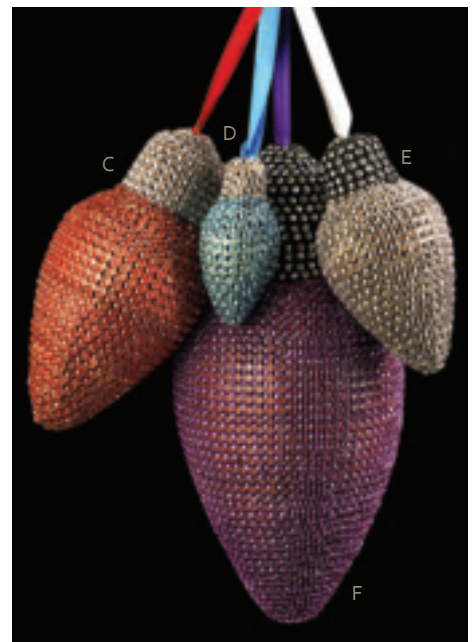

#BG-3994-GR, \$18. 4in L.

K. 14in Iced & Glittered Newspaper Deer

#RJ5A-X3588-DW, \$12.99. 12 for \$120. (\$10. ea.) 11 1/2in L x 5in W x 14in H.

L. 14in Iced & Glittered Birch Paper Deer

#RJ5A-X3589-01W, \$12.99. 12 for \$120. (\$10. ea.) 11 1/2in L x 5in W x 14in H.

M. 7in Diamond Bead Owl

#61334770A, \$10.99. 4 for \$40. (\$10. ea.) 5in L x 4 1/2in W x 7in H.

N. 15in Grey Diamond Bead Mushroom

#61335043, \$25. 2 for \$44. (\$22. ea.) 12 1/2in L x 8 1/2in W x 15in H.