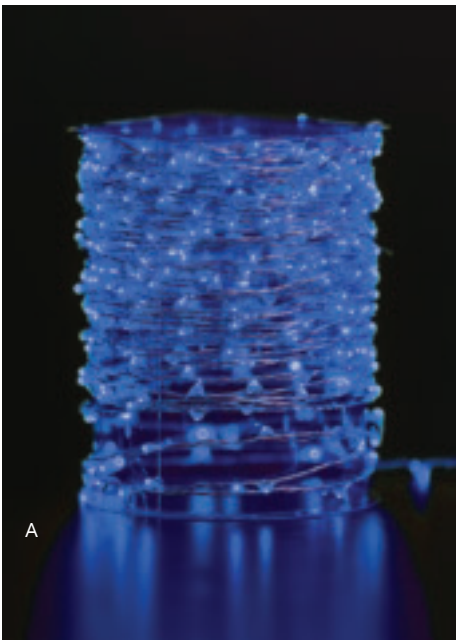

- **A. 300-Light Blue Naked Wire L.E.D. Light String**
  #KY-STRING-BLU-300, $35.
  Case of 20, $600. ($30. ea.) 30ft L.
- **B. 300-Light Amber Naked Wire L.E.D. Light String**
  #KY-STRING-AMB-300, $35. Case of 20, $600. ($30. ea.) 30ft L.
- **C. 300-Light Red Naked Wire L.E.D. Light String**
  #KY-STRING-RED-300, $35. Case of 20, $600. ($30. ea.) 30ft L.

- **D. Blue L.E.D. Spotlight**
  #L105-BL, $15. 12 for $156. ($13. ea.)
  2 3/4in D x 4 1/4in L.
- **E. White L.E.D. Spotlight**
  #L105-WH, $15. 12 for $156. ($13. ea.)
  2 3/4in D x 4 1/4in L.
- **F. Amber L.E.D. Spotlight**
  #L105-AMB, $15. 12 for $156. ($13. ea.)
  2 3/4in D x 4 1/4in L.

opposite page
100-Light Warm White Naked Wire L.E.D. Light String
#KY-STRING-WWH, $20. Case of 20, $360.
($18. ea.) 10ft L.

40-light string and 300-light string available online