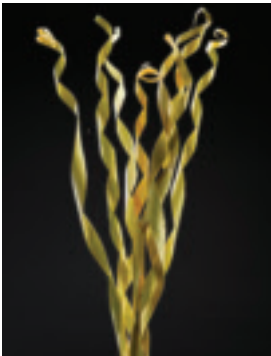

shop for these, and
other dried and grass
items, online
at
JAMALIGARDEN.COM