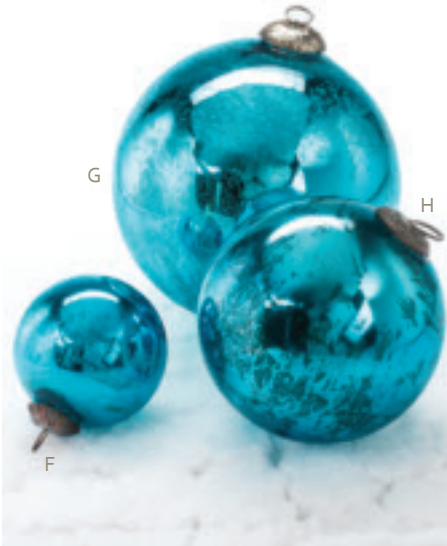

Q. 6in Antique Gold Glass Ornament Ball, Set of 2

#BG-6AGL, \$16. 6in D.

R. 4in Antique Gold Glass Ornament Ball, Set of 4

#BG-4AGL, \$16. Case of 48, \$144. (\$3. ea.) 4in D.

S. 5in Antique Red Glass Leaf Ornament, Set of 4

#BG-3993-RD, \$12. 5in L.

T. 3in Antique Red Ball Ornament, Set of 6

#BG-6o88RD, \$15. 3in D.

birds available online

A

B

C

D

E

G

H

F

I

- A. 6-, 7 1/2-, and 10-inch Ribboned Cypress Wreath Set
#1016G-SB-SML, \$30.
- B. 18in Shiny, Matte, & Glitter Red Ball Wreath
#JFG-18BW-1BXRE, \$35. Case of 6, \$180. (\$30 ea.) 18in D.
- C. 8 1/4in Silver Spiked Star Ornament
#61334700D, \$8.99. 4 for \$32. (\$8. ea.) 8 1/4in D.