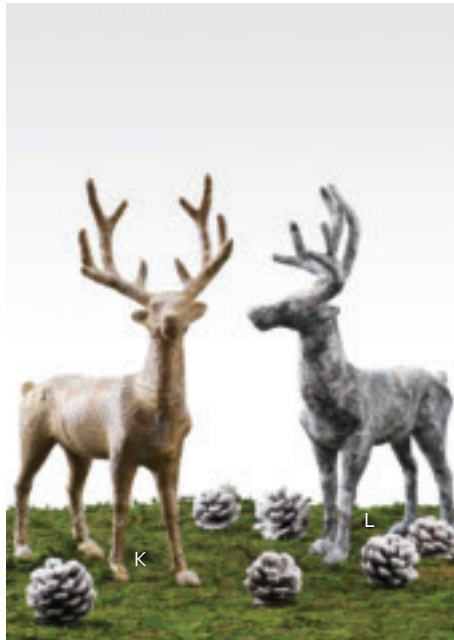

*amp up your wedding decor and tables
with shiny, colorful acrylic vase-fillers that
evoke the romance of sea glass*

*1-inch sized acrylic sea glass, approximately
5 cups*

HOLIDAY

A. 12in Mercury Glass Umbrella Mushroom With Dots