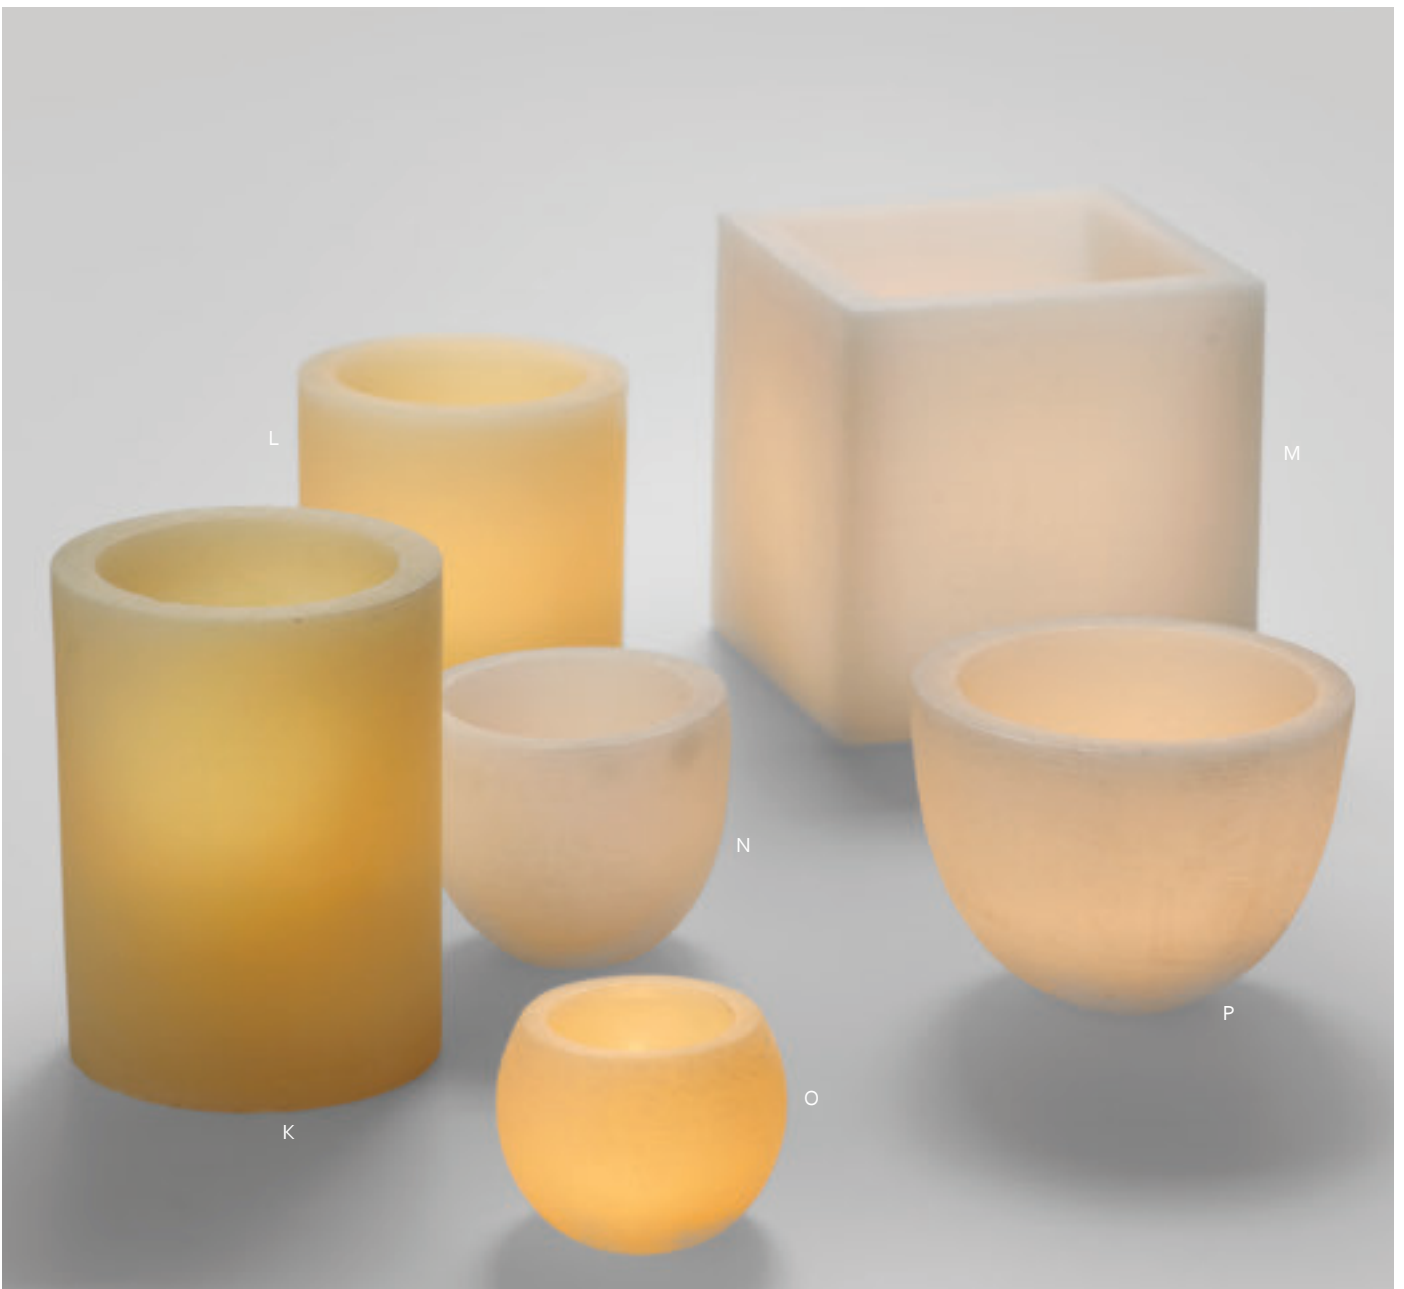

for the perfect glowing accent, place a single tea light inside these hollow wax candleholders finished with a crisp linen texture