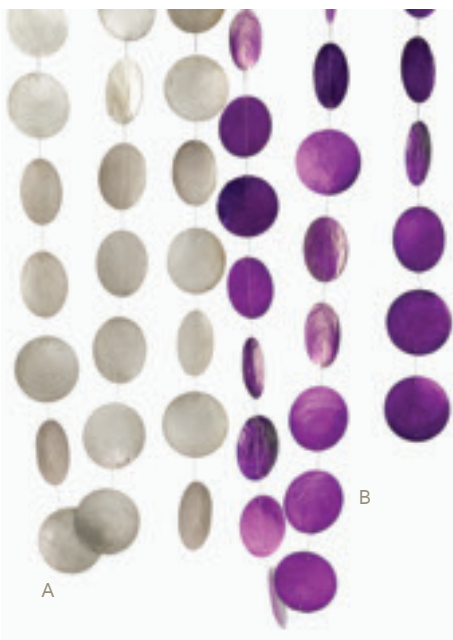

- A. 9ft Pearlized Silver Capiz Garland With 3-inch Capiz
  #PH64653/SLV, $8.99. 12 for $96. ($8. ea.) 9ft L x 3in D.
- B. 9ft Pearlized Purple Capiz Garland With 3-inch Capiz
  #PH64653/PUR, $8.99. 12 for $96. ($8. ea.) 9ft L x 3in D.
- C. Mixed Shells Garland
  #391131, $6.99. 12 for $72. ($6. ea.) 7ft L.
- D. 9ft Pearlized Red Capiz Garland With 3in Capiz
  #PH64653/R, $8.99. 12 for $96. ($8. ea.) 9ft L x 3in D.

- E. 9ft Pearlized Antique Gold Capiz Garland With 3in Capiz
  #PH64653/G, $8.99. 12 for $96. ($8. ea.) 9ft L x 3in D.
- F. White Knobby Starfish Garland
  #391129, $12.99. 12 for $132. ($11. ea.) 7ft L.
- G. 9ft Yellow Capiz Garland
  #PH63130D, $6.99. SALE $3.49. 9ft L x 2in D.
- H. 9ft Green & Light Green Capiz Garland
  #PH63130B, $6.99. SALE $3.49. 9ft L x 2in D.

- I. 9ft Pink Capiz Garland
  #PH63130E, $6.99. SALE $3.49. 9ft L x 2in D.
- J. 9ft Copper, Light Copper, & White Capiz Garland
  #PH63130A, $6.99. SALE $3.49. 9ft L x 2in D.
- K. White Finger Starfish Garland
  #391130, $12.99. 12 for $132. ($11. ea.) 7ft L.

mixed shells, center cut fox shells, marble cones, white baby starfish, scallop shells, and spider shells shown on opposite page, available online