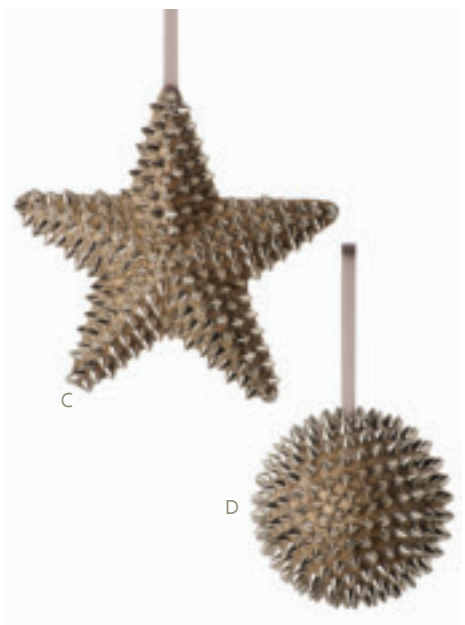

Q. 6in Antique Gold Glass Ornament Ball, Set of 2

#BG-6AGL, \$16. 6in D.

R. 4in Antique Gold Glass Ornament Ball, Set of 4

#BG-4AGL, \$16. Case of 48, \$144. (\$3. ea.) 4in D.

S. 5in Antique Red Glass Leaf Ornament, Set of 4

#BG-3993-RD, \$12. 5in L.

T. 3in Antique Red Ball Ornament, Set of 6

#BG-6o88RD, \$15. 3in D.

birds available online

A

B

C

D

E

G

H

F

I

- A. 6-, 7 1/2-, and 10-inch Ribboned Cypress Wreath Set
#1016G-SB-SML, \$30.
- B. 18in Shiny, Matte, & Glitter Red Ball Wreath
#JFG-18BW-1BXRE, \$35. Case of 6, \$180. (\$30 ea.) 18in D.
- C. 8 1/4in Silver Spiked Star Ornament
#61334700D, \$8.99. 4 for \$32. (\$8. ea.) 8 1/4in D.